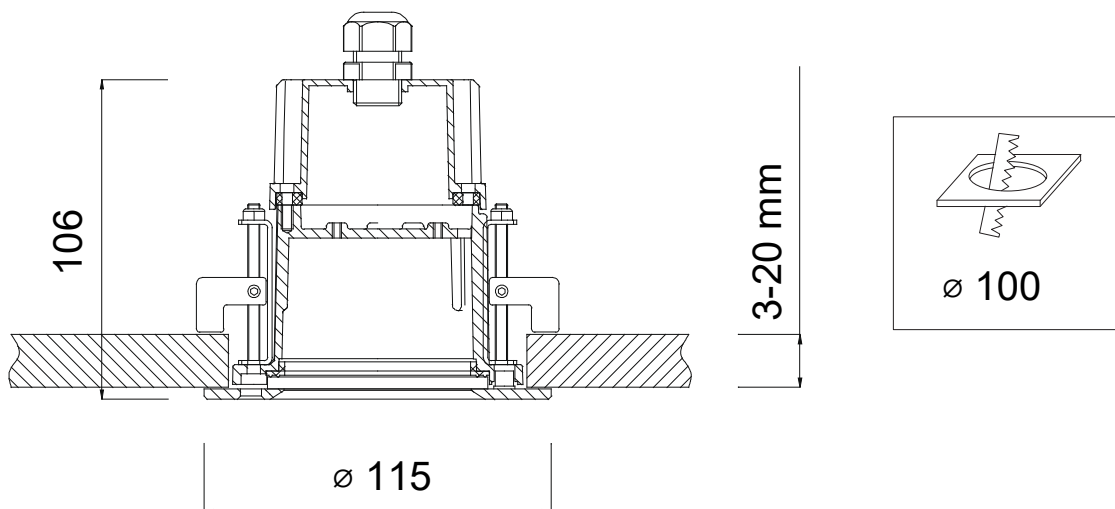

DESCENDIT QUATTRO

1 RGBW

PRECILUM[®]
SPECIAL LED LIGHTING SOLUTIONS

PAGE 1/2

DESCENDIT QUATTRO 1 RGBW

The Descendit Quattro 1 RGBW is a premium spotlight designed for architectural lighting applications. Equipped with precision optics, it delivers sharp and focused illumination with exceptional color accuracy. Its RGBW light source enables a vibrant range of colors and dynamic lighting effects while offering high-intensity white light for functional needs.

PRODUCT SPECIFICATIONS

- INPUT VOLTAGE: 24V-48V DC
- EFFICIENCY: > 93 %
- POWER CONSUMPTION: max. 10W
- LIFETIME: L70 / 100 000 hours
- THERMAL PROTECTION: yes
- LED VARIANTS: RGBW
- WEIGHT: 0,7 kg
- DIMENSION: According dimensional drawing
- OPERATING TEMPERATURE: range -20°C to +40°C
- ENVIRONMENT: for OUTDOOR use IP65
- MATERIALS: Housing - die-cast Aluminium, Cover - tempered glass, Stainless steel ring
- CABLE: LAPP CABEL 8x0,5mm²
- CONTROL: EXTERNAL DMX/RDM electronic DDS1158 and others

DIMENSIONAL DRAWINGS

DESCENDIT QUATTRO

1 RGBW

DESCENDIT QUATTRO 1 RGBW

PHOTOMETRICS

- Variants: 15°; 30°

ACCESSORIES

- See website - ACCESSORIES