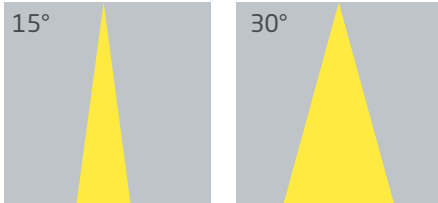

PRODUCT SPECIFICATIONS

- INPUT VOLTAGE: 24V-48V DC
- EFFICIENCY: > 93 %
- POWER CONSUMPTION: max. 10W
- LIFETIME: L70 / 100 000 hours
- THERMAL PROTECTION: yes
- LED VARIANTS: RGBW
- WEIGHT: 0,7 kg
- DIMENSION: According dimensional drawing
- OPERATING TEMPERATURE: range -20°C to +40°C
- ENVIRONMENT: for OUTDOOR use IP65
- MATERIALS: Housing - die-cast Aluminium, Cover - tempered glass, Stainless steel ring
- CABLE: LAPP CABEL 8x0,5mm²
- CONTROL: EXTERNAL DMX/RDM electronic DDS1158 and others

DIMENSIONAL DRAWINGS

DESCENDIT QUATTRO

1 RGBW

DESCENDIT QUATTRO 1 RGBW

PHOTOMETRICS

- Variants: 15°; 30°

ACCESSORIES

- See website - ACCESSORIES