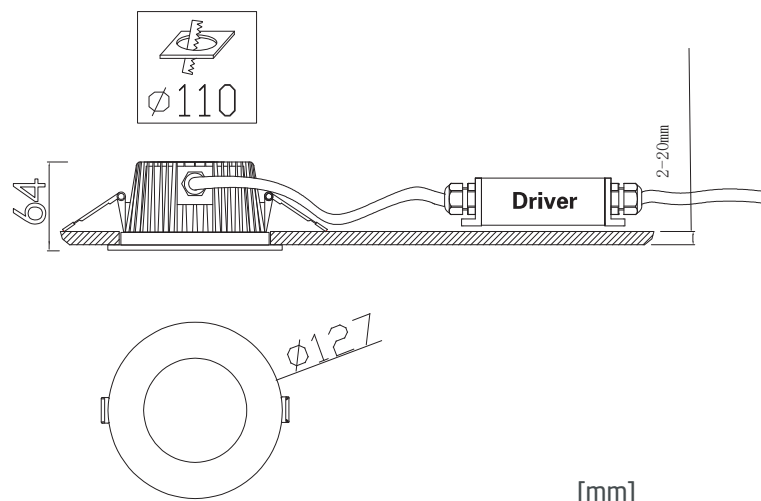

DIMENSIONAL DRAWINGS