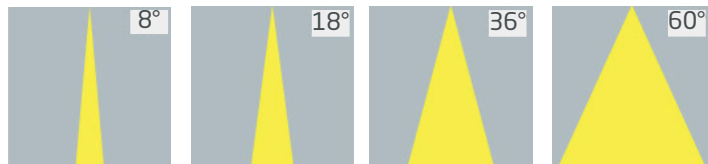

DIMENSIONAL DRAWINGS

DESCENDIT COB

15 LOW STEEL WHITE

DESCENDIT COB 15 LOW STEEL WHITE (ON/OFF)

PHOTOMETRICS

■ Variants:

ACCESSORIES

■ Honeycomb Grille