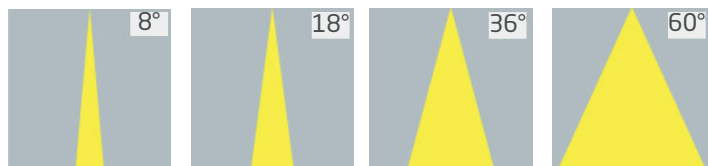

DIMENSIONAL DRAWINGS

[mm]

DESCENDIT COB

15 LOW WHITE

DESCENDIT COB 15 LOW WHITE (ON/OFF)

PHOTOMETRICS

■ Variants:

ACCESSORIES