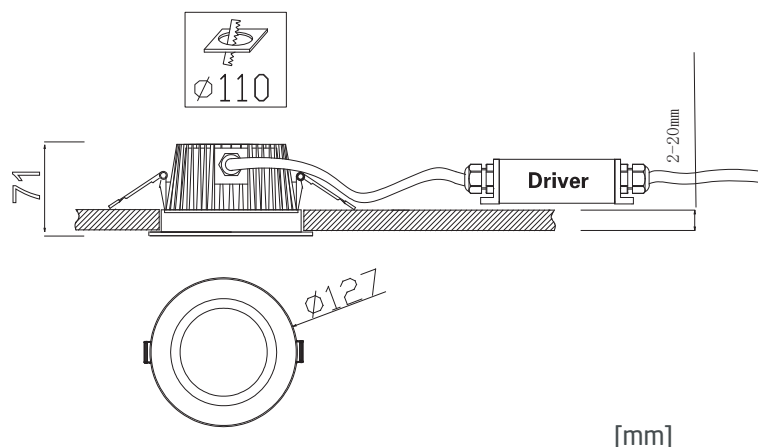

DESCENDIT COB

15 LOW WHITE

DESCENDIT COB 15 LOW WHITE (ON/OFF)

The DESCENDIT COB 15 LOW recessed downlight is the perfect solution for modern and sleek lighting systems. Compared to the standard DESCENDIT COB 15 model, this version features a lower profile, making it ideal for installation in spaces with limited height without compromising on performance or aesthetics.

Equipped with a high-quality COB chip, this fixture delivers excellent light output and energy efficiency. Additionally, it comes with an external driver, providing greater flexibility in installation and ensuring reliable performance. The DESCENDIT COB 15 LOW combines functionality, elegance, and durability, making it a top choice for both residential and commercial applications.

PRODUCT SPECIFICATIONS

- INPUT VOLTAGE: 230V AC / 50Hz
- POWER CONSUMPTION: 15W (up to 1330lm - 3000K)
- LIFETIME: > 70 000 hours
- THERMAL PROTECTION: yes
- LED DEVICE: CITILED COB
- LED VARIANTS: 3000K, 4000K and other according requirement
- WEIGHT: 0,8 kg
- OPERATING TEMPERATURE: range -20°C to +40°C
- ENVIRONMENT: for OUTDOOR use, IP65
- MATERIALS: Aluminium, Tempered glass
- CONTROL: ON/OFF

DIMENSIONAL DRAWINGS

[mm]

DESCENDIT COB

15 LOW WHITE

DESCENDIT COB 15 LOW WHITE (ON/OFF)

PHOTOMETRICS

■ Variants:

ACCESSORIES