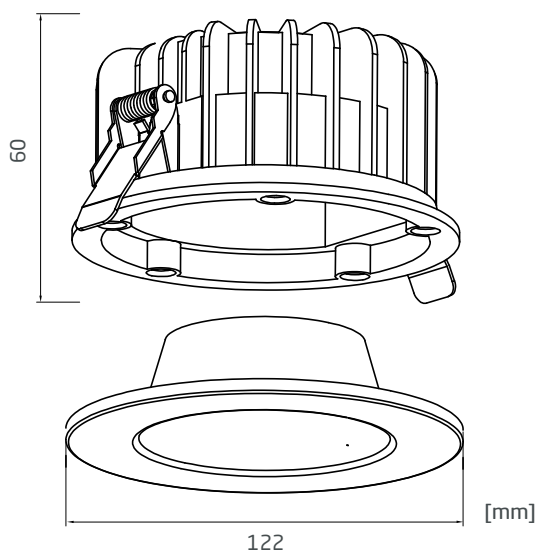

DIMENSIONAL DRAWINGS

Magnetic device for easily changing different finished bezels (Pearl Chrome, Chrome, Satin Nickel, Nickel, Brass, Satin Brass, Satin Gold, White, Black, Grey)