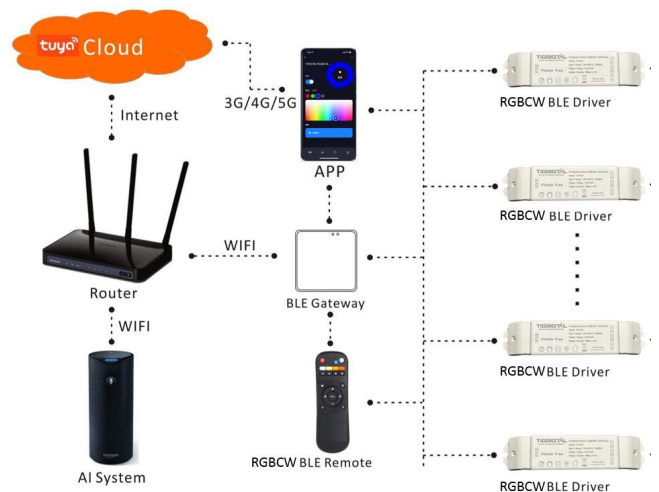

ELEKTRA 18 RGB/TW

PHOTOMETRICS

- Variants: WIDE

ACCESSORIES

- SMART LED DRIVER (INCLUDED)

- Multiple control options: RF remote, mobile app (Tuya Smart a Smart Life), smart home integration
- Supports RGB & CCT lighting: Precise color and white temperature adjustment

Bluetooth RGBCW Control System

CONNECTION

- See „INSTRUCTION MANUAL“