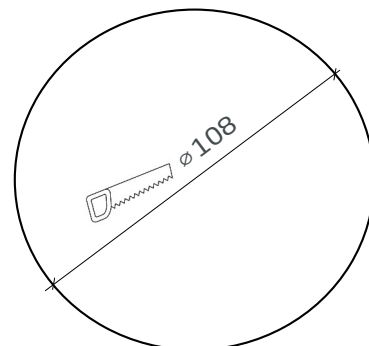

DIMENSIONAL DRAWINGS

Magnetic device for easily changing different finished bezels (Pearl Chrome, Chrome, Satin Nickel, Nickel, Brass, Satin Brass, Satin Gold, White, Black, Grey)