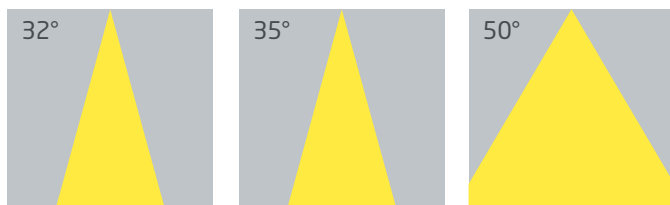

ELEKTRA 12 RGB/TW

PHOTOMETRICS

- Variants: 32°, 35°, 50°

ACCESSORIES

- See website „ACCESSORIES“

CONNECTION

- See „INSTRUCTION MANUAL“