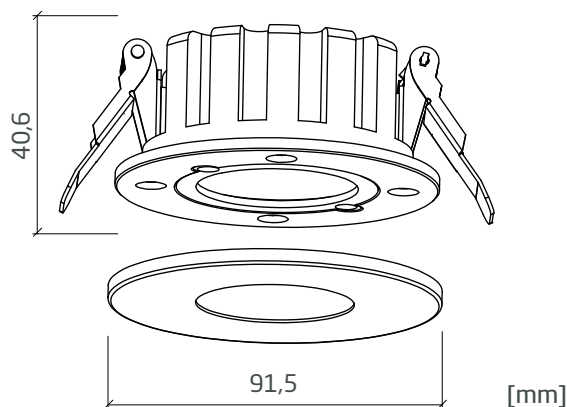

PRODUCT SPECIFICATIONS

- INPUT VOLTAGE: 230 V AC / 50Hz
- EFFICIENCY: > 93 %
- POWER CONSUMPTION: 12W (300mA)
- LIFETIME: L70 / 100 000 hours
- THERMAL PROTECTION: yes
- LED VARIANTS: RGB/TW
- WEIGHT: 0,6 kg
- DIMENSION: According dimensional drawing
- OPERATING TEMPERATURE: range -20°C to +40°C
- IP RATING: IP54
- MATERIALS: Housing - die-cast Aluminium
- CONTROL: By external driver - RGB, Tunable White & 0-10V. Dimming Remote Control. App: Smart Life

DIMENSIONAL DRAWINGS

Magnetic device for easily changing different finished bezels (Pearl Chrome, Chrome, Satin Nickel, Nickel, Brass, Satin Brass, Satin Gold, White, Black, Grey)

ELEKTRA 12 RGB/TW

PHOTOMETRICS

- Variants: 32°, 35°, 50°

ACCESSORIES

- See website „ACCESSORIES“

CONNECTION

- See „INSTRUCTION MANUAL“