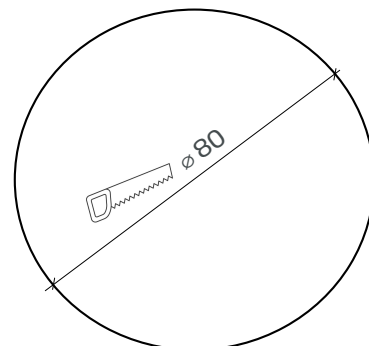

PRODUCT SPECIFICATIONS

- INPUT VOLTAGE: 230 V AC / 50Hz
- EFFICIENCY: > 93 %
- POWER CONSUMPTION: 12W (300mA)
- LIFETIME: L70 / 100 000 hours
- THERMAL PROTECTION: yes
- LED VARIANTS: RGB/TW
- WEIGHT: 0,6 kg
- DIMENSION: According dimensional drawing
- OPERATING TEMPERATURE: range -20°C to +40°C
- IP RATING: IP54
- MATERIALS: Housing - die-cast Aluminium
- CONTROL: By external driver - RGB, Tunable White & 0-10V. Dimming Remote Control. App: Smart Life

DIMENSIONAL DRAWINGS

Magnetic device for easily changing different finished bezels (Pearl Chrome, Chrome, Satin Nickel, Nickel, Brass, Satin Brass, Satin Gold, White, Black, Grey)

ELEKTRA 12 RGB/TW

PHOTOMETRICS

- Variants: 32°, 35°, 50°

ACCESSORIES

- See website „ACCESSORIES“

CONNECTION

- See „INSTRUCTION MANUAL“