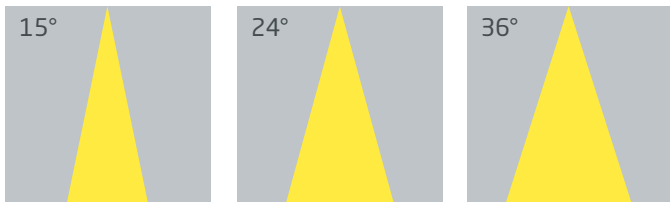

ELEKTRA COB 18 RGB/TW

PHOTOMETRICS

- Variants: 15°, 24°, 36°

ACCESSORIES

- SMART LED DRIVER (INCLUDED)

- Multiple control options: RF remote, mobile app (Tuya Smart a Smart Life), smart home integration
- Supports RGB & CCT lighting: Precise color and white temperature adjustment