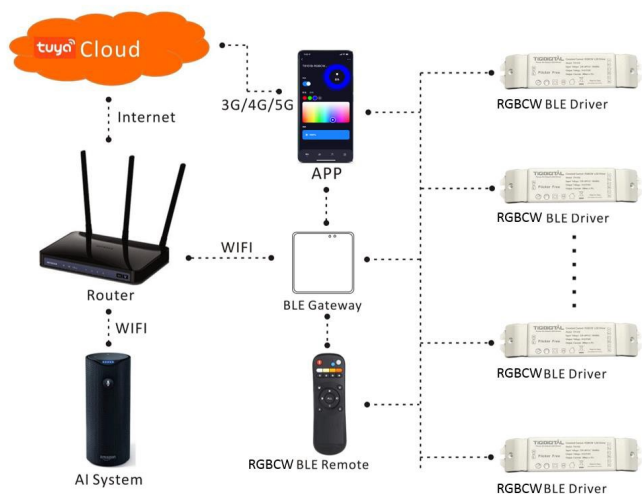

- Variants: 15°, 24°, 36°

ACCESSORIES

- SMART LED DRIVER (INCLUDED)

- Multiple control options: RF remote, mobile app (Tuya Smart a Smart Life), smart home integration
- Supports RGB & CCT lighting: Precise color and white temperature adjustment

Bluetooth RGBCW Control System

CONNECTION

- See „INSTRUCTION MANUAL“