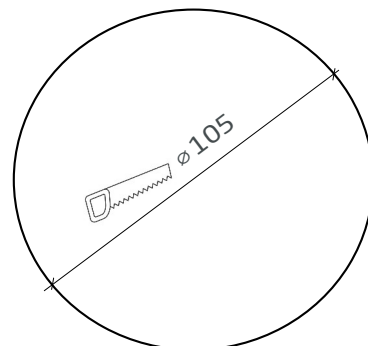

PRODUCT SPECIFICATIONS

- INPUT VOLTAGE: 230 V AC / 50Hz
- EFFICIENCY: > 93 %
- POWER CONSUMPTION: 18W (500mA)
- LIFETIME: L70 / 100 000 hours
- THERMAL PROTECTION: yes
- LED VARIANTS: RGB/TW
- WEIGHT: 1,1 kg
- DIMENSION: According dimensional drawing
- OPERATING TEMPERATURE: range -20°C to +40°C
- IP RATING: IP54
- MATERIALS: Housing - die-cast Aluminium
- CONTROL: By external driver - RGB, Tunable White & 0-10V. Dimming Remote Control. App: Smart Life

DIMENSIONAL DRAWINGS

Magnetic device for easily changing different finished bezels (Pearl Chrome, Chrome, Satin Nickel, Nickel, Brass, Satin Brass, Satin Gold, White, Black, Grey)

ELEKTRA COB 18 RGB/TW

PHOTOMETRICS