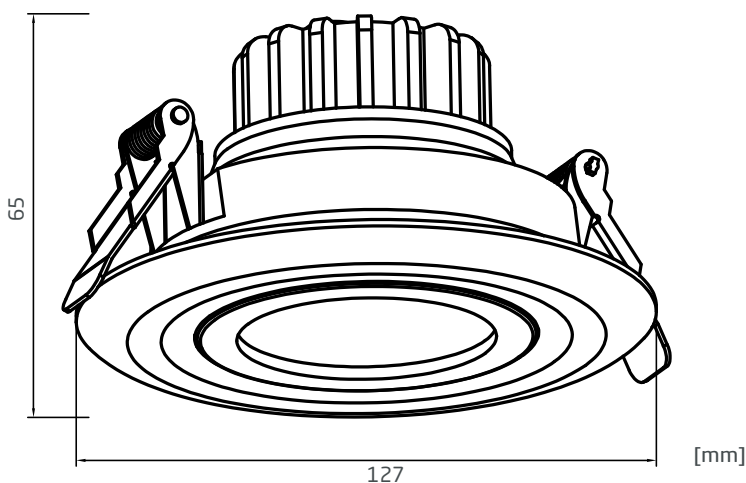

DIMENSIONAL DRAWINGS

Magnetic device for easily changing different finished bezels (Pearl Chrome, Chrome, Satin Nickel, Nickel, Brass, Satin Brass, Satin Gold, White, Black, Grey)