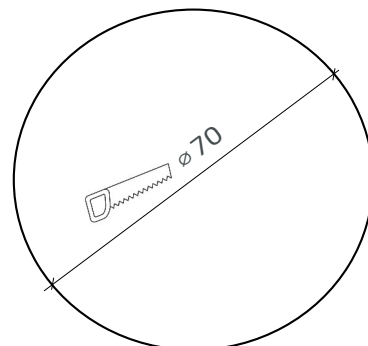

DIMENSIONAL DRAWINGS

Magnetic device for easily changing different finished bezels (Pearl Chrome, Chrome, Satin Nickel, Nickel, Brass, Satin Brass, Satin Gold, White, Black, Grey)