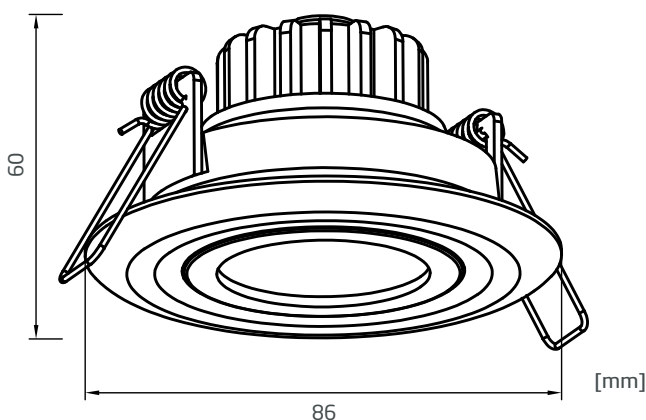

DIMENSIONAL DRAWINGS

Magnetic device for easily changing different finished bezels (Pearl Chrome, Chrome, Satin Nickel, Nickel, Brass, Satin Brass, Satin Gold, White, Black, Grey)