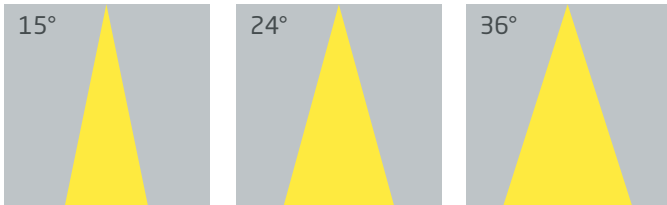

ELEKTRA COB 12 RGB/TW

PHOTOMETRICS

- Variants: 15°, 24°, 36°

ACCESSORIES

- SMART LED DRIVER (INCLUDED)

- Multiple control options: RF remote, mobile app (Tuya Smart a Smart Life), smart home integration
- Supports RGB & CCT lighting: Precise color and white temperature adjustment