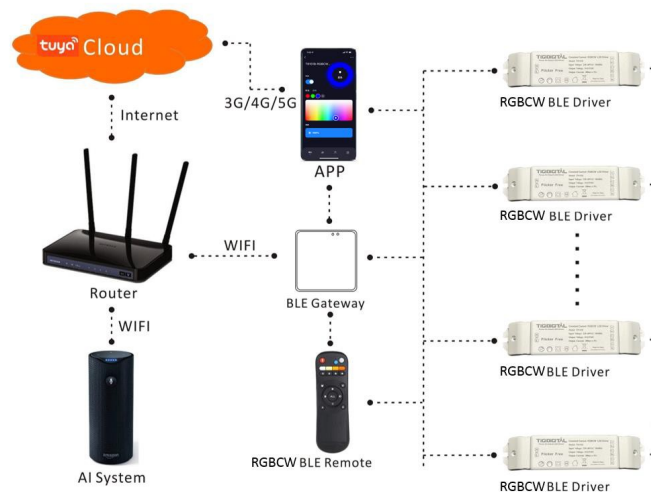

- Variants: 15°, 24°, 36°

ACCESSORIES

- SMART LED DRIVER (INCLUDED)

- Multiple control options: RF remote, mobile app (Tuya Smart a Smart Life), smart home integration
- Supports RGB & CCT lighting: Precise color and white temperature adjustment

Bluetooth RGBCW Control System

CONNECTION

- See „INSTRUCTION MANUAL“