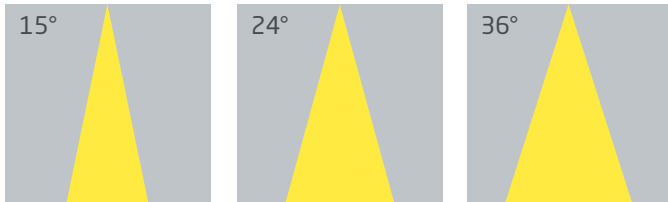

ELEKTRA COB 18 TW

PHOTOMETRICS

- Variants: 15°, 24°, 36°

ACCESSORIES

- See website - ACCESSORIES

CONNECTION

- See „INSTRUCTION MANUAL“