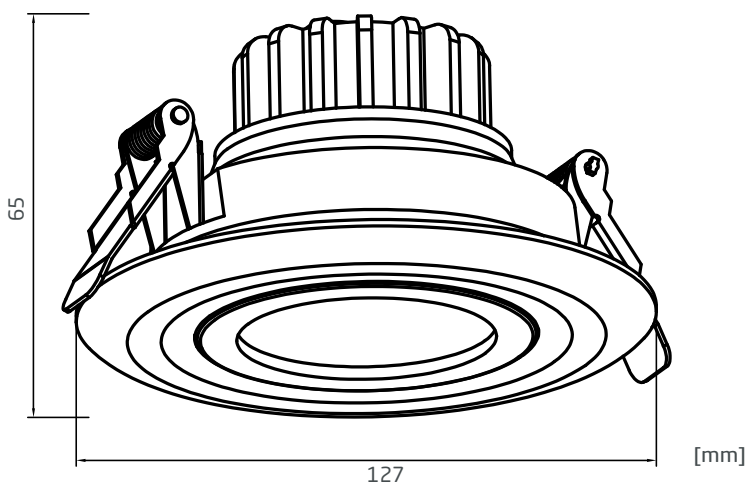

ELEKTRA COB

18 TW

ELEKTRA COB 18 TW

The ELEKTRA COB 18 TW Downlight is a modern lighting fixture featuring Tunable White (TW) technology, allowing you to adjust the color temperature from warm to cool white. This flexibility enables you to create the perfect ambiance for any room or occasion.

PRODUCT SPECIFICATIONS

- CONSTANT CURRENT: max. 500mA/Channel
- EFFICIENCY: > 93 %
- POWER CONSUMPTION: 18W (500mA)
- LIFETIME: L70 / 100 000 hours
- THERMAL PROTECTION: yes
- LED VARIANTS: TW
- WEIGHT: 1,1 kg
- DIMENSION: According dimensional drawing
- OPERATING TEMPERATURE: range -20°C to +40°C
- IP RATING: IP54
- MATERIALS: Housing - die-cast Aluminium
- CONTROL: By external driver

DIMENSIONAL DRAWINGS

Magnetic device for easily changing different finished bezels (Pearl Chrome, Chrome, Satin Nickel, Nickel, Brass, Satin Brass, Satin Gold, White, Black, Grey)

ELEKTRA COB 18 TW

PHOTOMETRICS

- Variants: 15°, 24°, 36°

ACCESSORIES

- See website - ACCESSORIES

CONNECTION

- See „INSTRUCTION MANUAL“