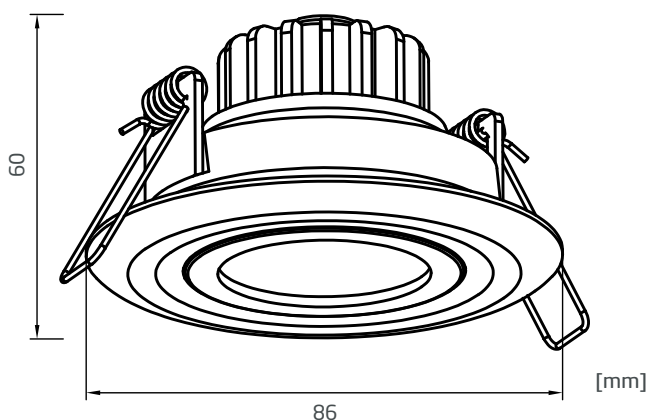

DIMENSIONAL DRAWINGS

Magnetic device for easily changing different finished bezels (Pearl Chrome, Chrome, Satin Nickel, Nickel, Brass, Satin Brass, Satin Gold, White, Black, Grey)