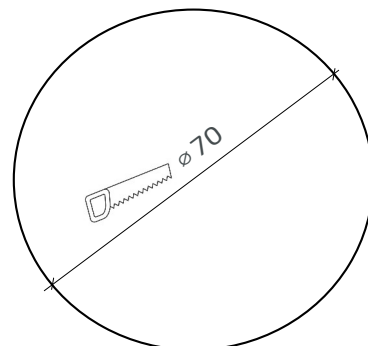

ELEKTRA COB

12 TW

ELEKTRA COB 12 TW

The ELEKTRA COB 12 TW Downlight is a modern lighting fixture featuring Tunable White (TW) technology, allowing you to adjust the color temperature from warm to cool white. This flexibility enables you to create the perfect ambiance for any room or occasion.

PRODUCT SPECIFICATIONS

- CONSTANT CURRENT: max. 300mA/Channel
- EFFICIENCY: > 93 %
- POWER CONSUMPTION: 12W (300mA)
- LIFETIME: L70 / 100 000 hours
- THERMAL PROTECTION: yes
- LED VARIANTS: TW
- WEIGHT: 0,75 kg
- DIMENSION: According dimensional drawing
- OPERATING TEMPERATURE: range -20°C to +40°C
- IP RATING: IP54
- MATERIALS: Housing - die-cast Aluminium
- CONTROL: By external driver

DIMENSIONAL DRAWINGS

Magnetic device for easily changing different finished bezels (Pearl Chrome, Chrome, Satin Nickel, Nickel, Brass, Satin Brass, Satin Gold, White, Black, Grey)

ELEKTRA COB 12 TW

PHOTOMETRICS

- Variants: 15°, 24°, 36°

ACCESSORIES

- See website - ACCESSORIES

CONNECTION

- See „INSTRUCTION MANUAL“