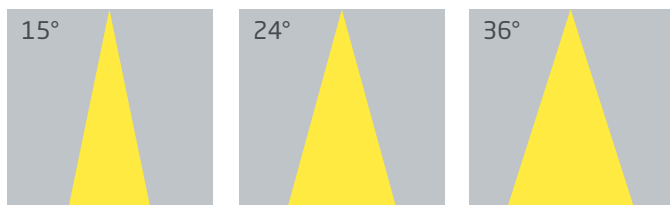

ELEKTRA COB 12 TW

PHOTOMETRICS

- Variants: 15°, 24°, 36°

ACCESSORIES

- See website - ACCESSORIES

CONNECTION

- See „INSTRUCTION MANUAL“