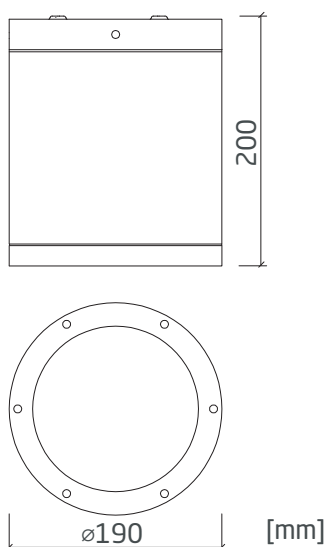

#### PRODUCT SPECIFICATIONS

- INPUT VOLTAGE: 230V AC / 50Hz
- POWER CONSUMPTION: 30W (up to 2550lm - 3000K)
- LIFETIME: > 70 000 hours
- THERMAL PROTECTION: yes
- LED DEVICE: CITILED COB
- LED VARIANTS: 3000K, 4000K and other according requirement
- WEIGHT: 3,8 kg
- OPERATING TEMPERATURE: range -20°C to +40°C
- ENVIRONMENT: for OUTDOOR use, IP65
- MATERIALS: Aluminium, Tempered glass
- CONTROL: ON/OFF

#### DIMENSIONAL DRAWINGS