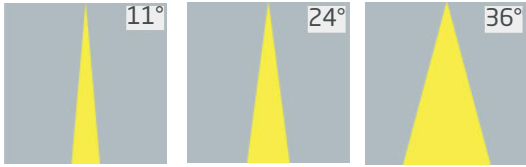

DIMENSIONAL DRAWINGS

PROMINENT COB

13 WHITE

PROMINENT COB 13 (ON/OFF)

PHOTOMETRICS

■ Variants:

ACCESSORIES

■ Honeycomb Grille