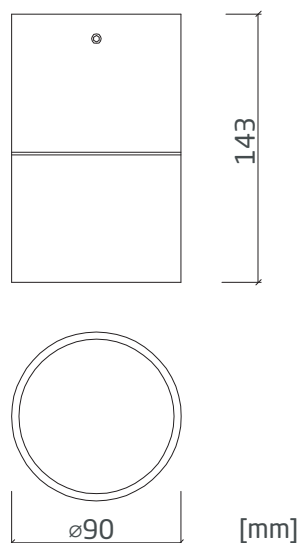

DIMENSIONAL DRAWINGS