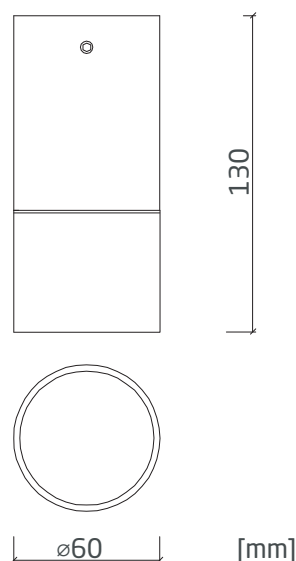

DIMENSIONAL DRAWINGS