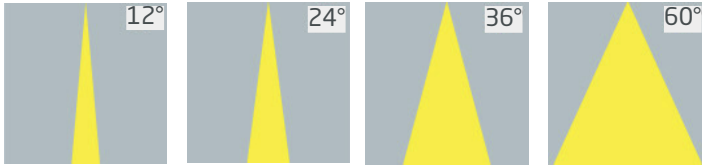

DIMENSIONAL DRAWINGS

PROMINENT COB

6 WHITE

PROMINENT COB 6 (ON/OFF)

PHOTOMETRICS

■ Variants:

ACCESSORIES

■ Honeycomb Grille