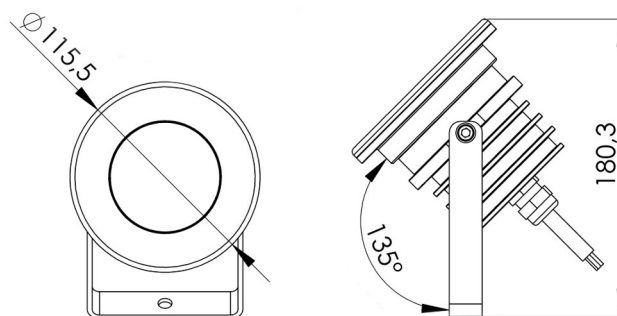

SOPHIA MEDIUM BRASS 230V

The FLOODLIGHTS series was designed using modern simulation methods in order to obtain the highest product quality.

PRODUCT SPECIFICATIONS

Working temperature range	-20°C ÷ +55°C
Power consumption	20W
IP protection class	IP67
Lifetime L80B10	≥ 60 000h
Impact resistance	IK10
Protection class	I
Connection	0.5m
Wiring	H07RN-F 3G1
Dimming	ON-OFF
Luminous flux tolerance	±10%
Angle of distribution	10°, 20°, 30°, 45°

DIMENSIONAL DRAWINGS

SOPHIA MEDIUM BRASS 230V

CONNECTION

Connecting to the power supply should be done when the power supply is off .