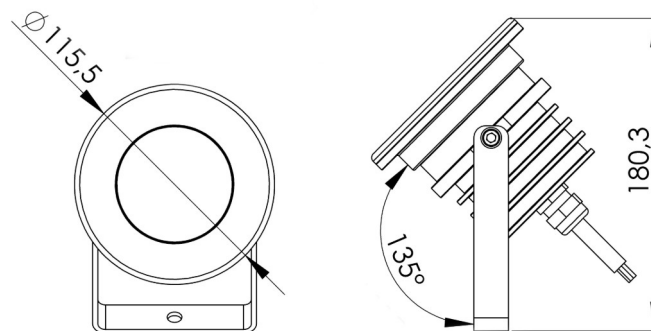

#### PRODUCT SPECIFICATIONS

Working temperature range	-20°C ÷ +55°C
Power consumption	18W
IP protection class	IP67
Lifetime L80B10	≥ 60 000h
Impact resistance	IK10
Protection class	III
Connection	0.5m
Wiring	H07RN-F 2X1.5
Dimming	ON-OFF/PWM
Luminous flux tolerance	±10%
Angle of distribution	10°, 20°, 30°, 45°

#### DIMENSIONAL DRAWINGS