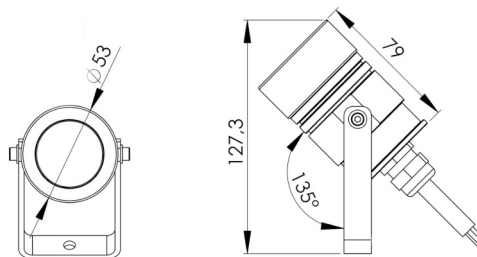

PRODUCT SPECIFICATIONS

Working temperature range	-20°C ÷ +55°C
Power consumption	6W
IP protection class	IP67
Lifetime L80B10	≥ 60 000h
Impact resistance	IK08
Protection class	I
Connection	0.5m
Wiring	H07RN-F 2X1.5
Dimming	ON-OFF/PWM
Luminous flux tolerance	±10%
Angle of distribution	10°, 20°, 45°

DIMENSIONAL DRAWINGS

SOPHIA STANDARD SMOOTH 12/24V

CONNECTION

Connecting to the power supply should be done when the power supply is off.

ACCESSORIES

- SOPHIA STANDARD SPIKE+PLATE mounting accessory