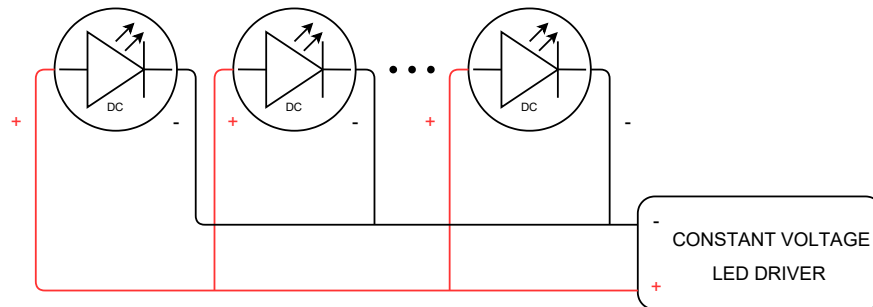

PRODUCT SPECIFICATIONS

Working temperature range	-20°C ÷ +55°C
Power consumption	6W
IP protection class	IP67
Lifetime L80B10	≥ 60 000h
Impact resistance	IK08
Protection class	I
Connection	0.5m
Wiring	H07RN-F 2X1.5
Dimming	ON-OFF/PWM
Luminous flux tolerance	±10%
Angle of distribution	10°, 20°, 45°

DIMENSIONAL DRAWINGS

SOPHIA STANDARD SMOOTH 12/24V

CONNECTION

Connecting to the power supply should be done when the power supply is off.

ACCESSORIES

- SOPHIA STANDARD SPIKE+PLATE mounting accessory