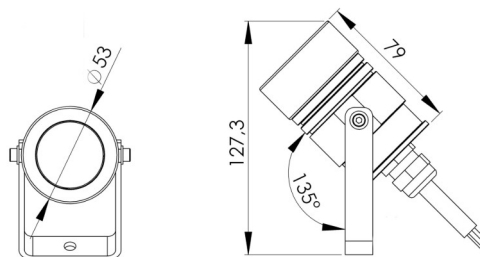

PRODUCT SPECIFICATIONS

Working temperature range	-20°C ÷ +55°C
Power consumption	7W
IP protection class	IP67
Lifetime L80B10	≥ 60 000h
Impact resistance	IK10
Protection class	I
Connection	0.5m
Wiring	H07RN-F 3G1
Dimming	ON-OFF
Luminous flux tolerance	±10%
Angle of distribution	10°, 20°, 45°

DIMENSIONAL DRAWINGS

SOPHIA STANDARD SMOOTH BRASS 230V

CONNECTION

Connecting to the power supply should be done when the power supply is off .

ACCESSORIES

- SOPHIA STANDARD SPIKE+PLATE mounting accessory