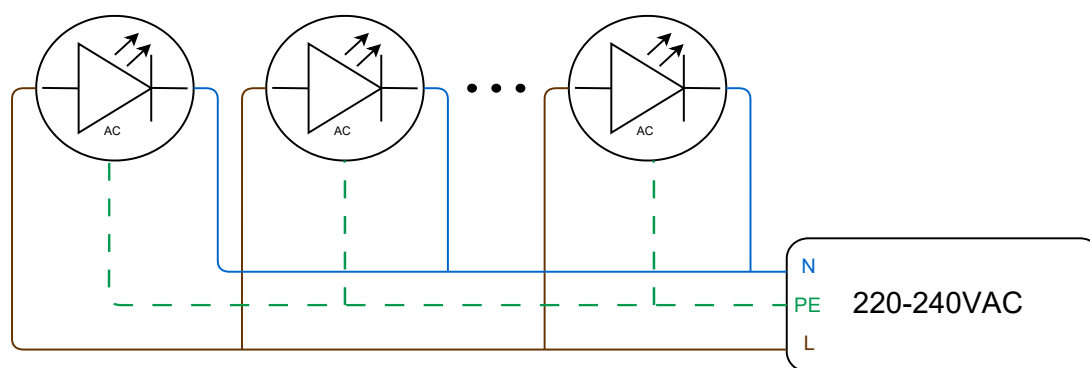

PRODUCT SPECIFICATIONS

Working temperature range	-20°C ÷ +55°C
Power consumption	7W
IP protection class	IP67
Lifetime L80B10	≥ 60 000h
Impact resistance	IK10
Protection class	I
Connection	0.5m
Wiring	H07RN-F 3G1
Dimming	ON-OFF
Luminous flux tolerance	±10%
Angle of distribution	10°, 20°, 45°

DIMENSIONAL DRAWINGS

SOPHIA STANDARD SMOOTH BRASS 230V

CONNECTION

Connecting to the power supply should be done when the power supply is off .

ACCESSORIES

- SOPHIA STANDARD SPIKE+PLATE mounting accessory