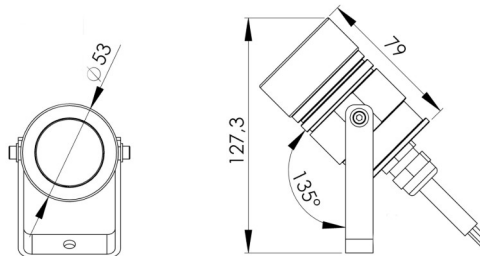

PRODUCT SPECIFICATIONS

Working temperature range	-20°C ÷ +55°C
Power consumption	6W
IP protection class	IP67
Lifetime L80B10	≥ 60 000h
Impact resistance	IK10
Protection class	III
Connection	0.5m
Wiring	H07RN-F 2X1.5
Dimming	ON-OFF/PWM
Luminous flux tolerance	±10%
Angle of distribution	10°, 20°, 45°

DIMENSIONAL DRAWINGS

SOPHIA STANDARD SMOOTH BRASS 12/24V

CONNECTION

Connecting to the power supply should be done when the power supply is off .

ACCESSORIES

- SOPHIA STANDARD SPIKE+PLATE mounting accessory