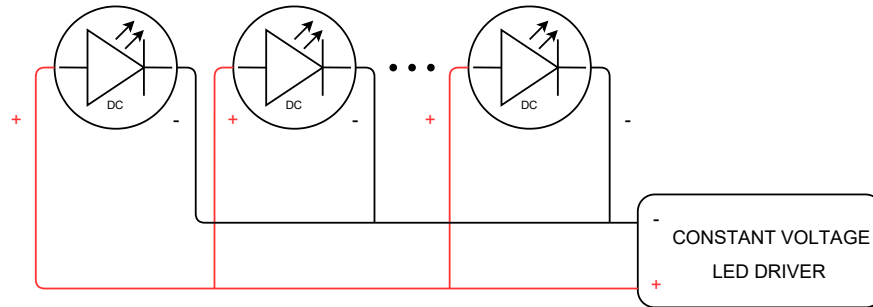

PRODUCT SPECIFICATIONS

Working temperature range	-20°C ÷ +55°C
Power consumption	6W
IP protection class	IP67
Lifetime L80B10	≥ 60 000h
Impact resistance	IK10
Protection class	III
Connection	0.5m
Wiring	H07RN-F 2X1.5
Dimming	ON-OFF/PWM
Luminous flux tolerance	±10%
Angle of distribution	10°, 20°, 45°

DIMENSIONAL DRAWINGS

SOPHIA STANDARD SMOOTH BRASS 12/24V

CONNECTION

Connecting to the power supply should be done when the power supply is off .

ACCESSORIES

- SOPHIA STANDARD SPIKE+PLATE mounting accessory