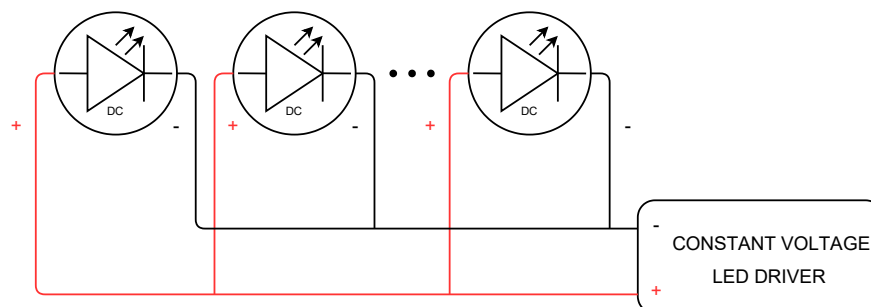

INGROUND MEDIUM BRASS 12/24V

The INGROUND series was designed using modern simulation methods in order to obtain the highest product quality.

PRODUCT SPECIFICATIONS

Working temperature range	-20°C ÷ +55°C
Power consumption	18W
IP protection class	IP67
Lifetime L80B10	≥ 60 000h
Impact resistance	IK10
Protection class	III
Connection	0.5m
Wiring	H07RN-F 2X1.5
Dimming	ON-OFF/PWM
Luminous flux tolerance	±10%
Angle of distribution	10°, 20°, 30°, 45°

DIMENSIONAL DRAWINGS

INGROUND MEDIUM BRASS 12/24V

CONNECTION

Connecting to the power supply should be done when the power supply is off .

ACCESSORIES

- INGROUND MEDIUM ABS1 mounting accessory