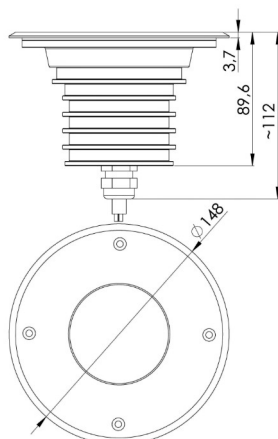

INGROUND MEDIUM BRASS 12/24V

The INGROUND series was designed using modern simulation methods in order to obtain the highest product quality.

PRODUCT SPECIFICATIONS

Working temperature range	-20°C ÷ +55°C
Power consumption	18W
IP protection class	IP67
Lifetime L80B10	≥ 60 000h
Impact resistance	IK10
Protection class	III
Connection	0.5m
Wiring	H07RN-F 2X1.5
Dimming	ON-OFF/PWM
Luminous flux tolerance	±10%
Angle of distribution	10°, 20°, 30°, 45°

DIMENSIONAL DRAWINGS

INGROUND MEDIUM BRASS 12/24V

CONNECTION

Connecting to the power supply should be done when the power supply is off .

ACCESSORIES

- INGROUND MEDIUM ABS1 mounting accessory