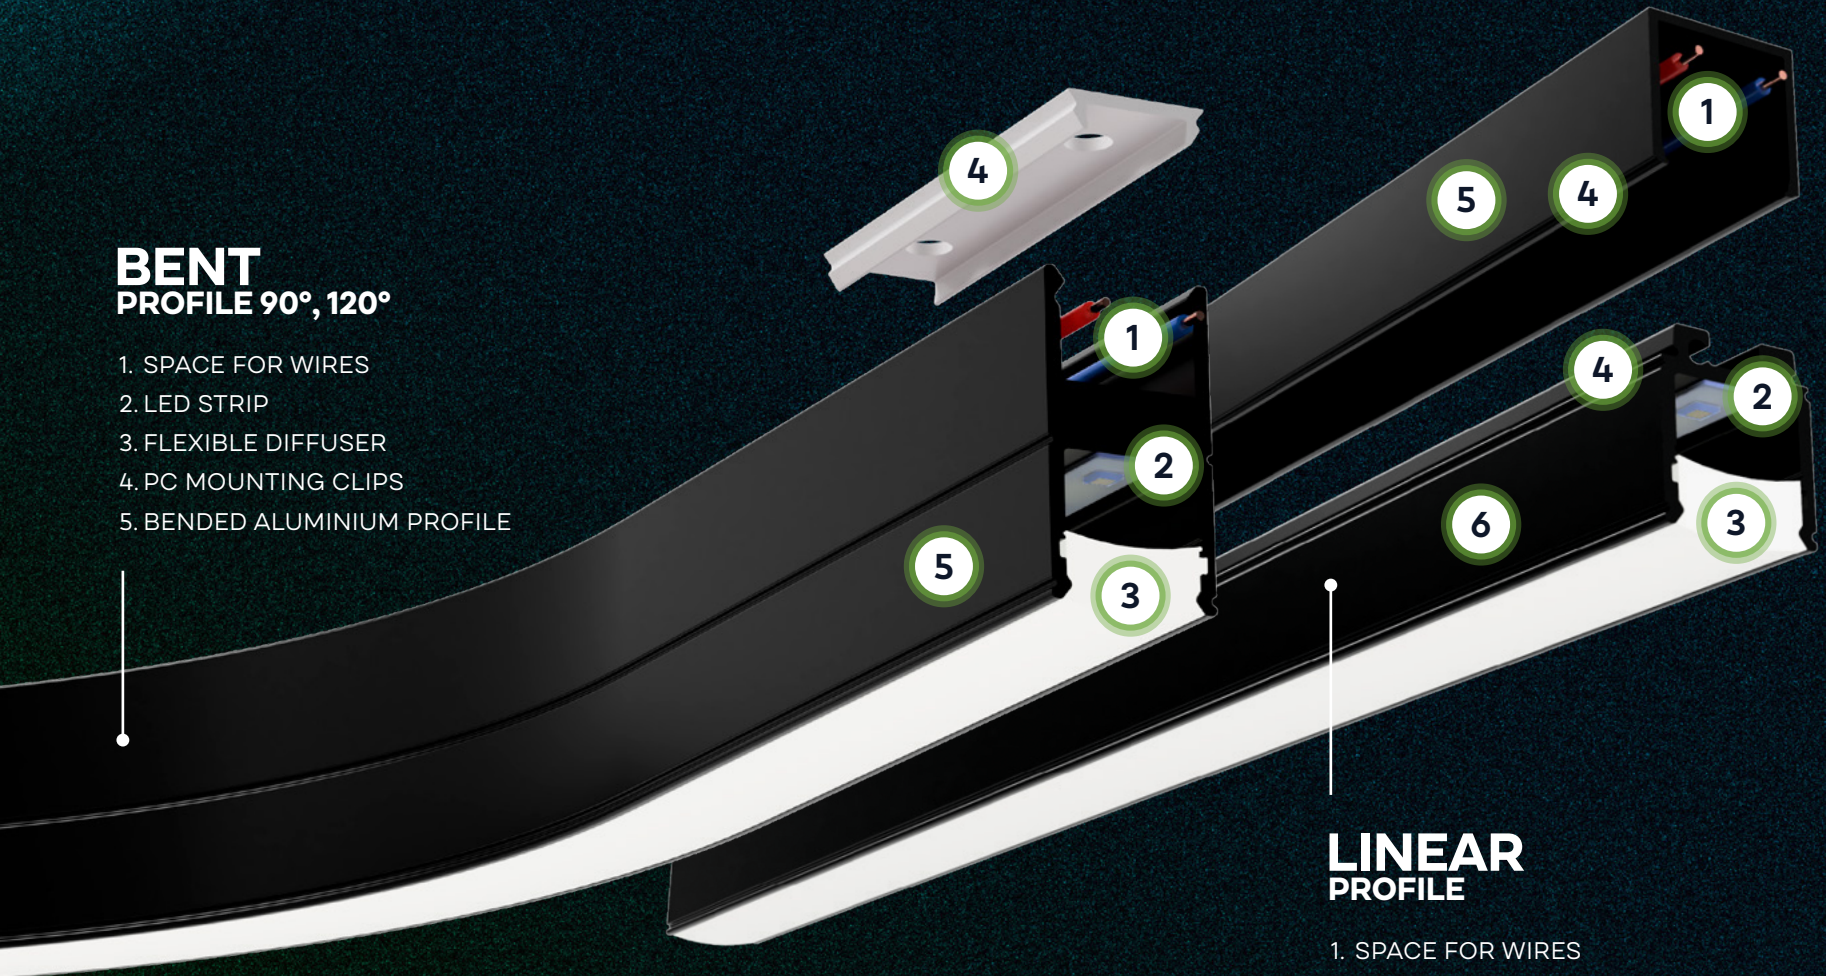

ABOUT

BENT PROFILE 90°, 120°

1. SPACE FOR WIRES
2. LED STRIP
3. FLEXIBLE DIFFUSER
4. PC MOUNTING CLIPS
5. BENDED ALUMINIUM PROFILE

LINEAR PROFILE

1. SPACE FOR WIRES
2. LED STRIP
3. FLEXIBLE DIFFUSER
4. CLICK SYSTEM
5. LOAD-BEARING ALUMINIUM PROFILE
6. REPLACEABLE PROFILE WITH LED STRIP