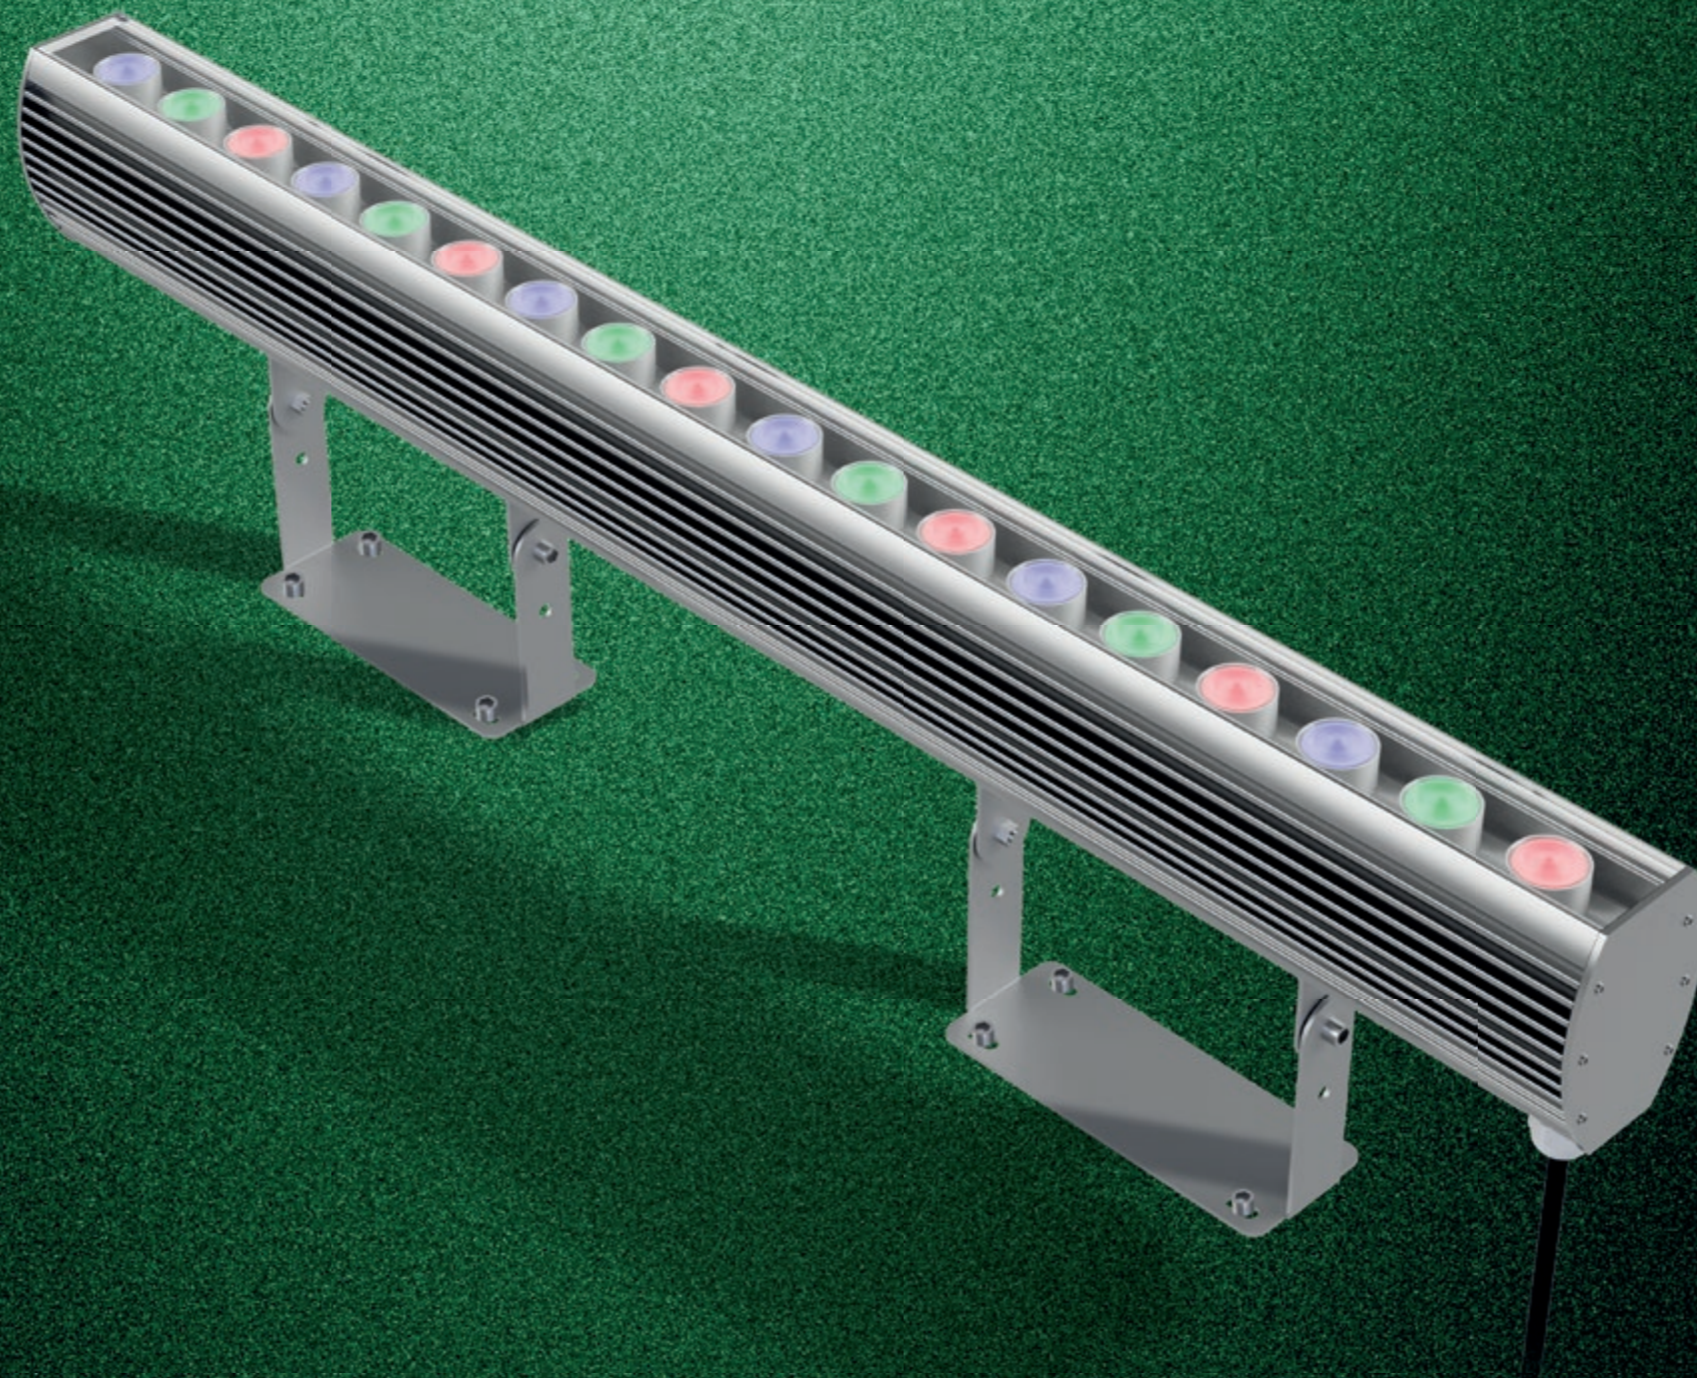

TRILOBIT ABOUT

The use of quality materials and precision manufacturing offers professional lighting solutions.

It is ideally suited to use in facade application, especially for architectural buildings, landscaped areas, squares, bridges and others.

The refined thermal management system incorporates a sleek and robust heat-sink directly into the fixture to ensure maximum heat transfer and long life-time. Advanced LED optical design offers hundreds of photometrics options to meet your precise lighting requirements.

TRILOBIT MONO- CHROMATIC

Architectural lighting has never been easier with linear LED fixtures designed by PRECILUM. TRILOBIT's flexibility offers designers a powerful tool to meet the most demanding scenarios of placement, environment, and light distribution.

POWER RGB/RGBW 13/18 W 27/36 W 40/54 W 54/72 W -/72 W

TRIOBIT ECO

Linear fixtures with the latest OSRAM/TRIDONIC LED technology for static or dynamic surface illumination. IP66 ensures safe operation in even the most demanding areas. Fixtures are renowned for longevity and high efficiency.