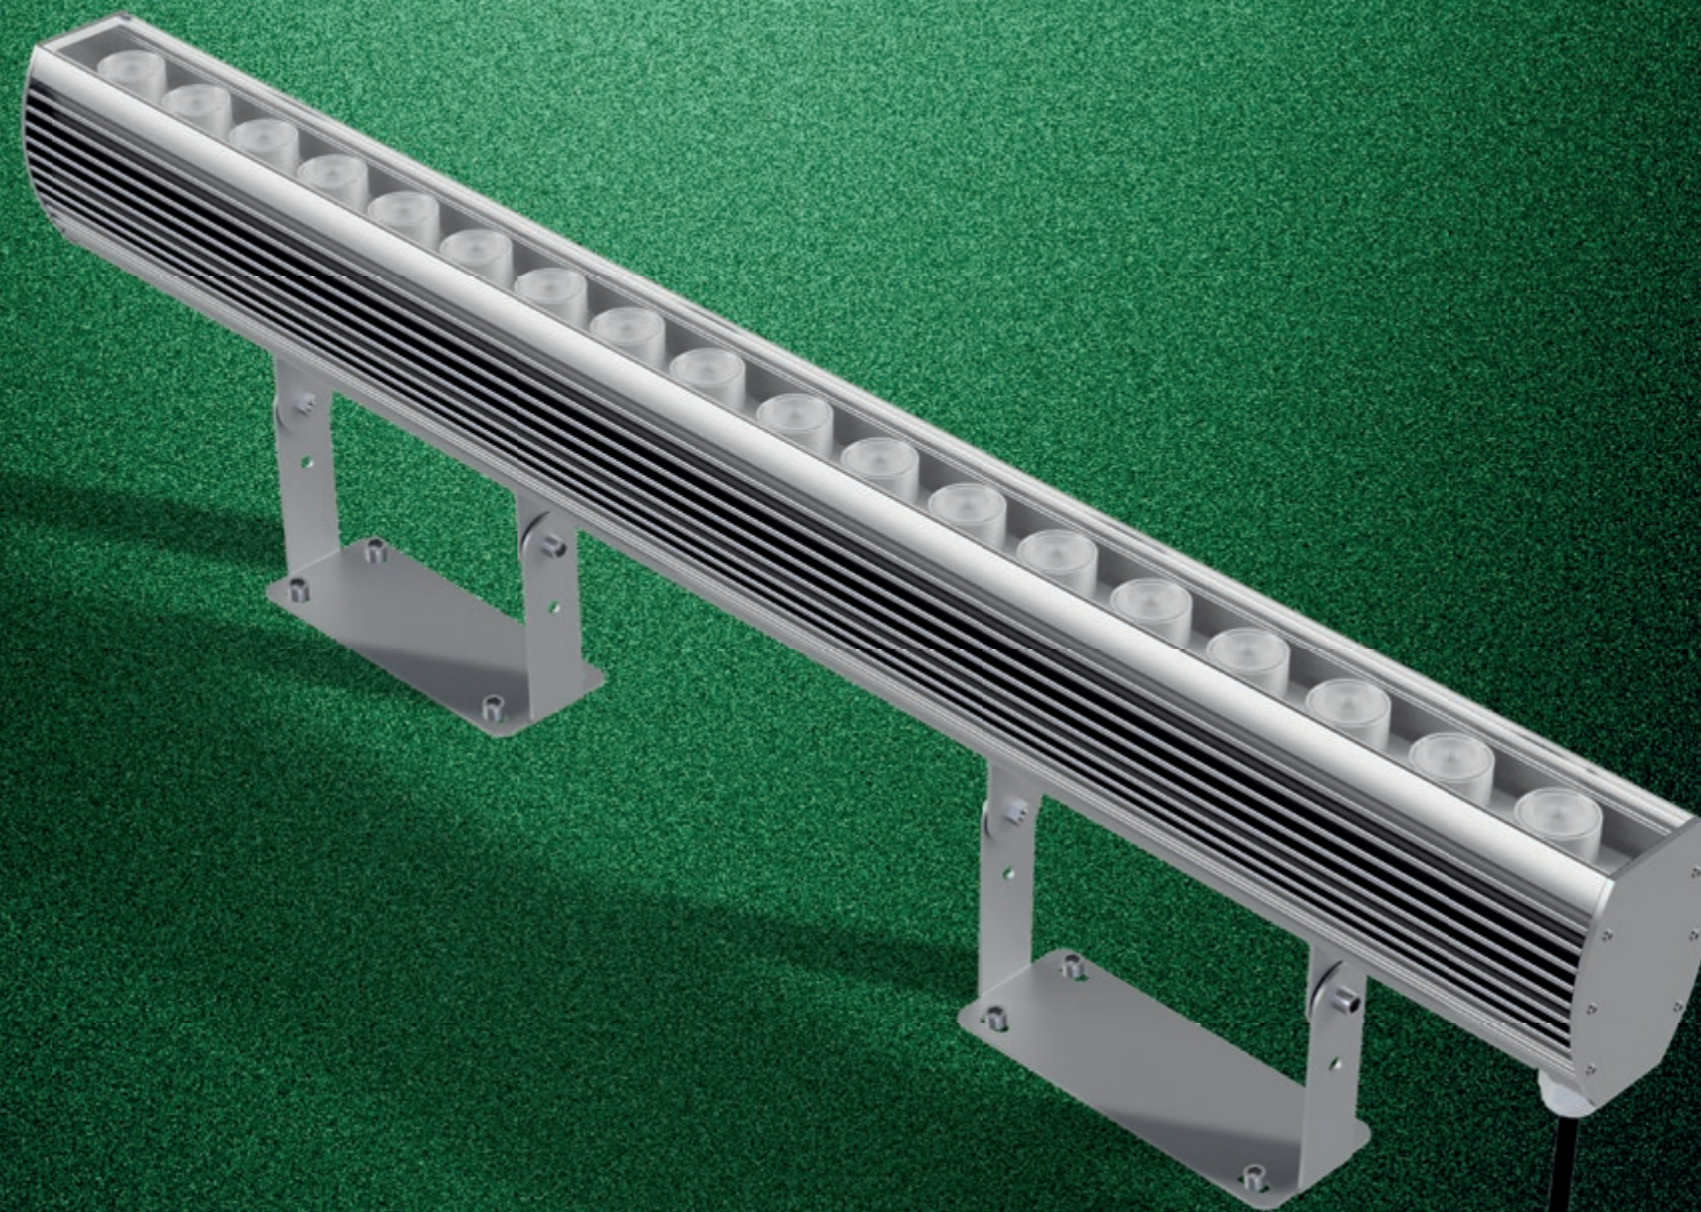

TRILOBIT MONO- CHROMATIC

Architectural lighting has never been easier with linear LED fixtures designed by PRECILUM. TRILOBIT's flexibility offers designers a powerful tool to meet the most demanding scenarios of placement, environment, and light distribution.

IP66

230V / 50HZ

OSRAM

INPUT VOLTAGE 230 V AC / 50 HZ OR 48 V DC

CONTROL ON/OFF, DALI

LED VARIANTS WHITE 2700K - 6500K OR RED, GREEN, BLUE, AMBER LEDS

VARIANTS

LENGHT	300 mm	600 mm	900 mm	1200 mm	1500 mm
POWER	14 W	27 W	41 W	54 W	67 W
LUMEN OUTPUT	1540 lm	2970 lm	4510 lm	5940 lm	7370 lm