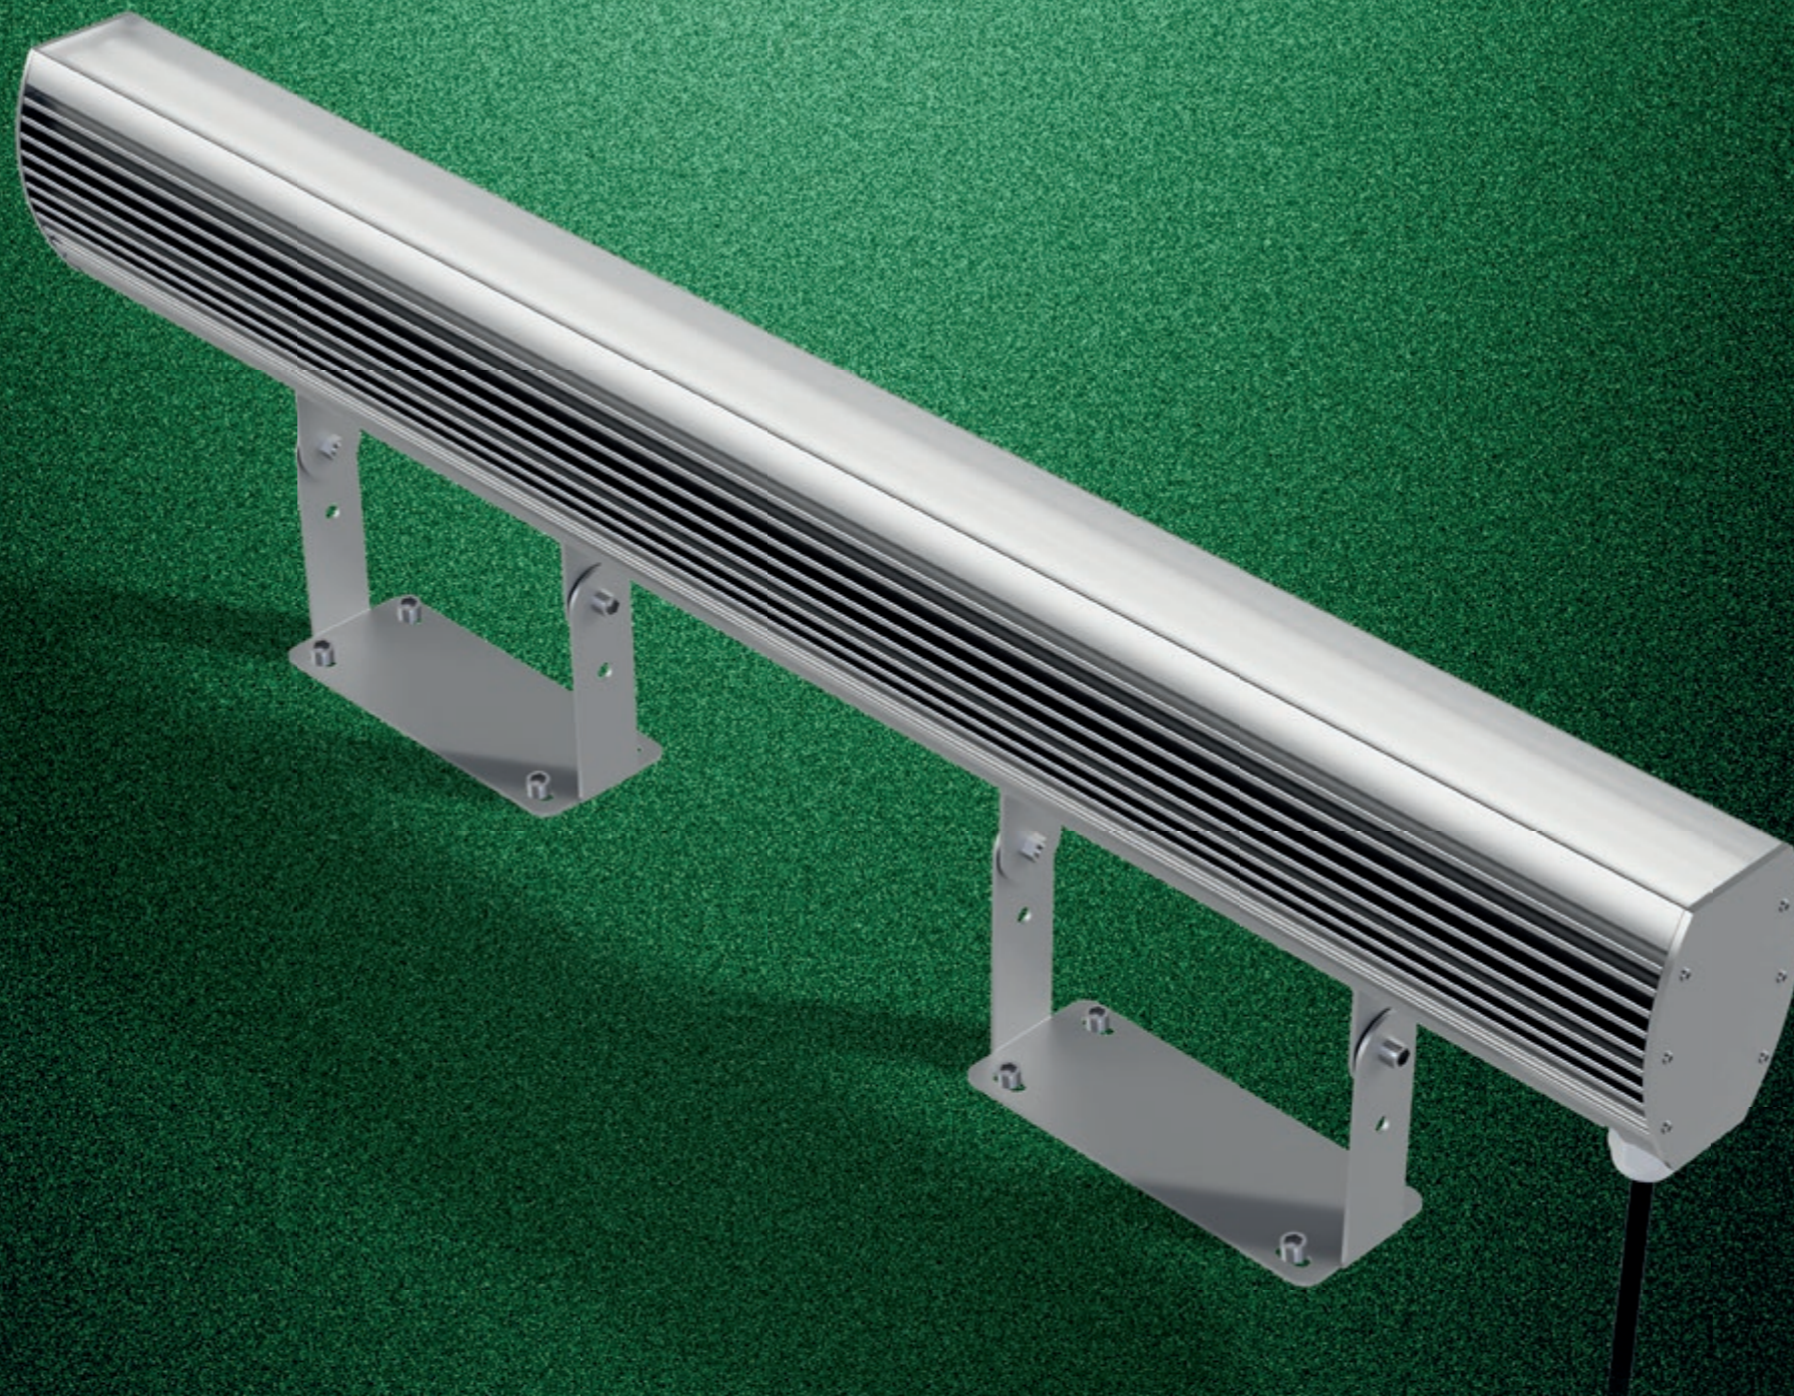

TRIOBIT ECO

Linear fixtures with the latest OSRAM/TRIDONIC LED technology for static or dynamic surface illumination. IP66 ensures safe operation in even the most demanding areas. Fixtures are renowned for longevity and high efficiency.

IP66

230V / 50HZ

TRIDONIC

INPUT VOLTAGE 230 V AC / 50 HZ

CONTROL ON/OFF, DALI

LED VARIANTS WHITE 2700K, 3000K, 3500 K, 4000K, 5000K, 5700K

VARIANTS

LENGHT	290 mm	570 mm	850 mm	1130 mm
LUMEN OUTPUT	900 lm	1550 lm	2500 lm	3250 lm
POWER	8 W	15 W	23 W	31 W