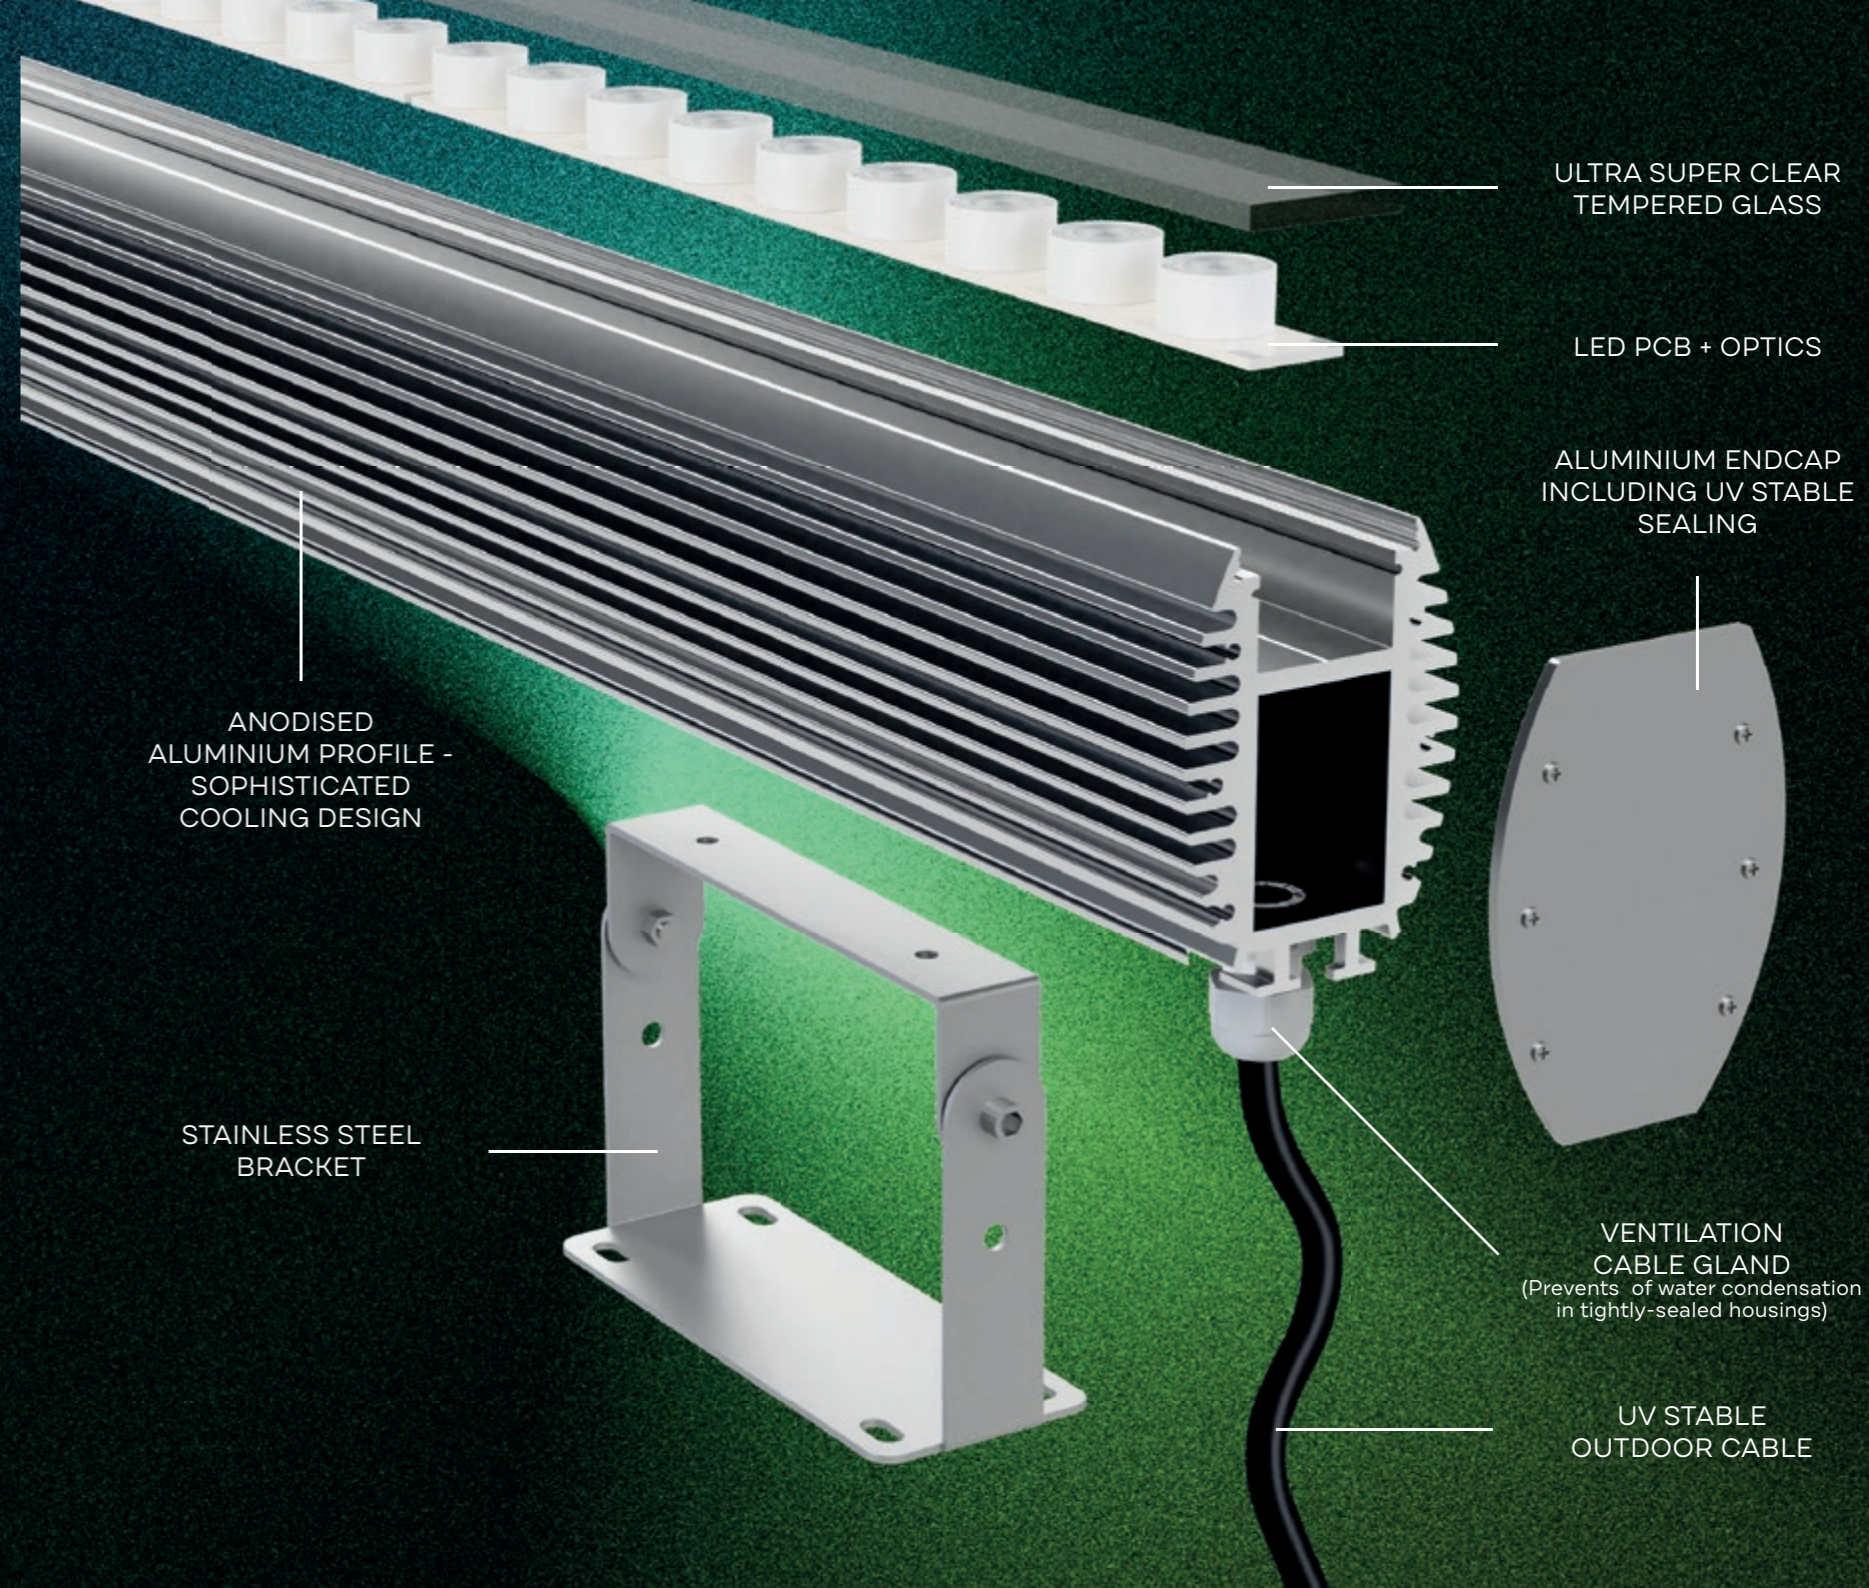

IP RATED LINEAR WALL WASHER LUMINAIRES

THE TRILOBIT FAMILY

PRECILUM[®]
SPECIAL LED LIGHTING SOLUTIONS

CONTENT

ABOUT 03

TRILOBIT MONOCHROMATIC 05

TRILOBIT RGB/RGBW 07

TRILOBIT ECO 09

TRILOBIT ABOUT

The use of quality materials and precision manufacturing offers professional lighting solutions.

It is ideally suited to use in facade application, especially for architectural buildings, landscaped areas, squares, bridges and others.

The refined thermal management system incorporates a sleek and robust heat-sink directly into the fixture to ensure maximum heat transfer and long life-time. Advanced LED optical design offers hundreds of photometrics options to meet your precise lighting requirements.

TRILOBIT MONO- CHROMATIC

Architectural lighting has never been easier with linear LED fixtures designed by PRECILUM. TRILOBIT's flexibility offers designers a powerful tool to meet the most demanding scenarios of placement, environment, and light distribution.